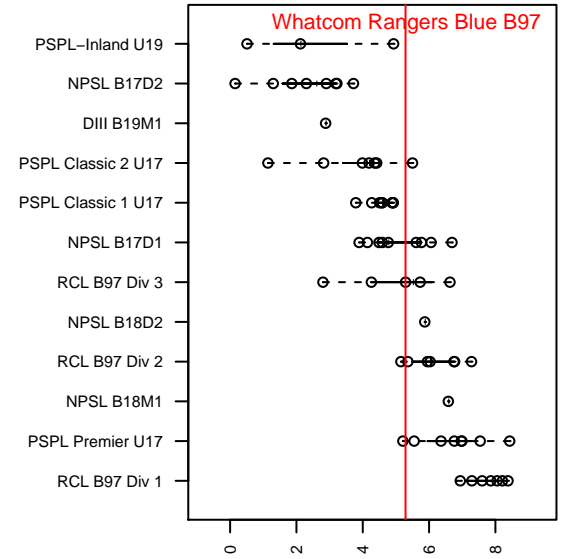

**attack and defense rating
relative to others at age
and all opponents in last 13 months**