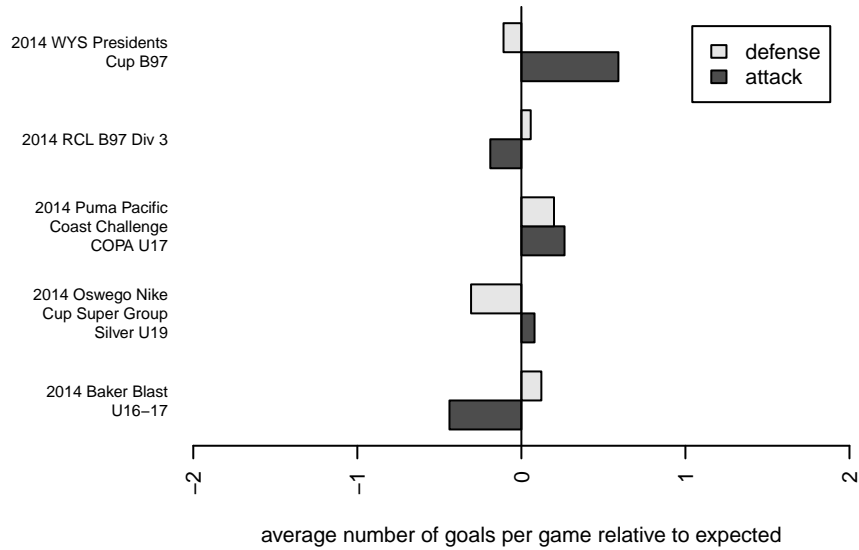

Performance relative to 13 month average