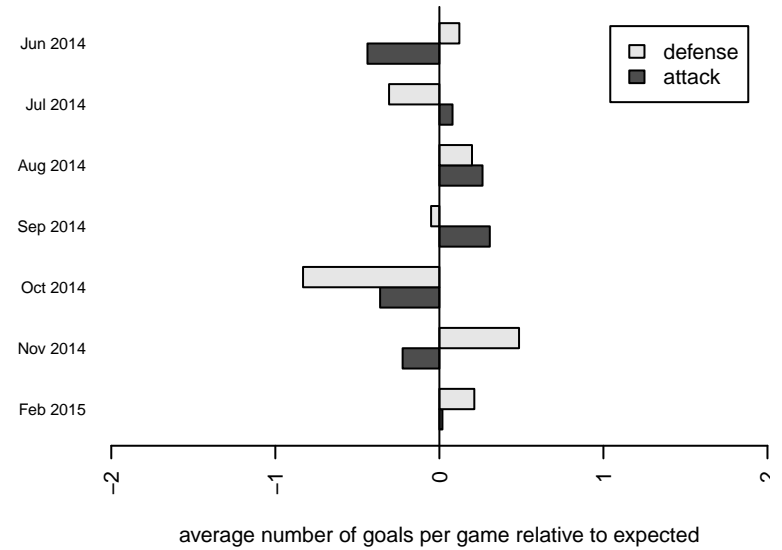

Performance relative to 13 month average