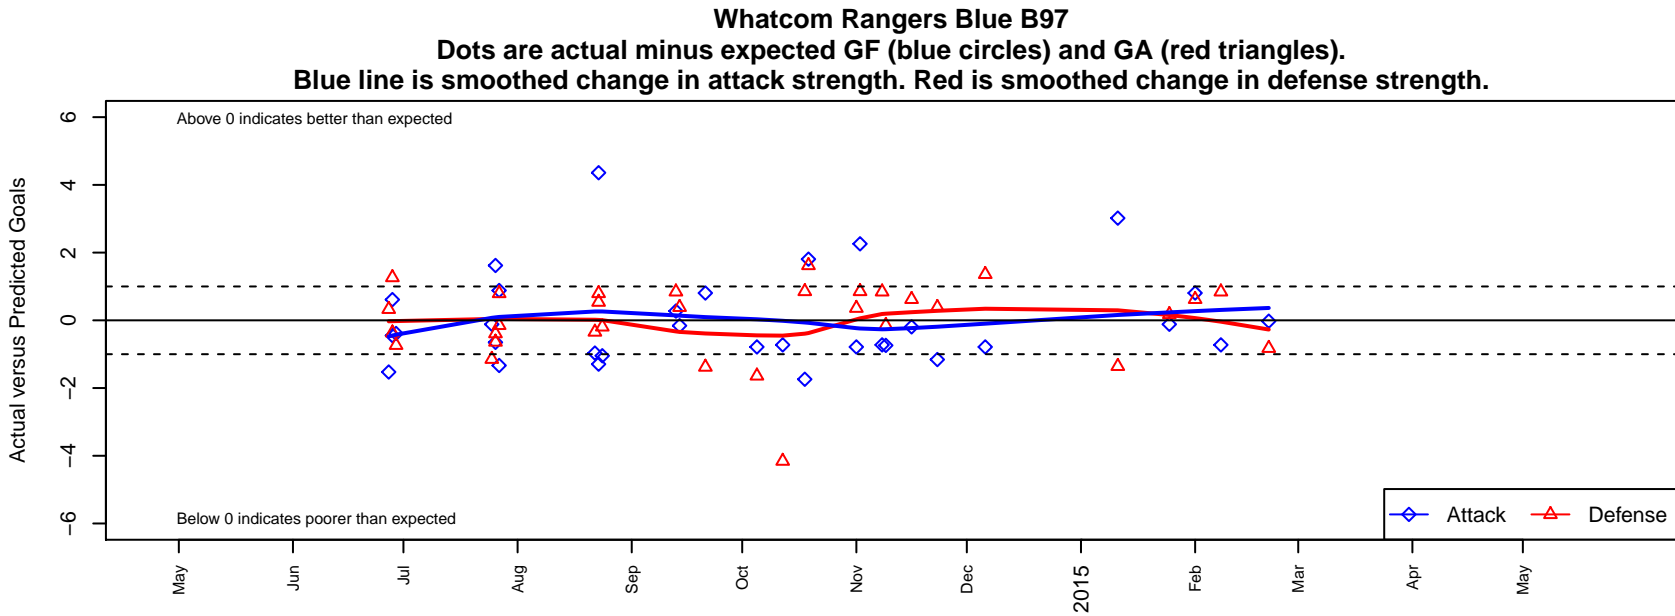

**attack and defense variance (black dot)
relative to other teams
and top 10 in region**

**attack and defense rating
relative to others at age
and all opponents in last 13 months**

Whatcom Rangers Blue B97

Whatcom FC Rangers
Bellingham, WA
B97 total strength=1605
attack=15.83 defense=16.76
fall league = RCL B97 Div 3
notes= Cairns 2014

alt names used:
77 Whatcom FC Rangers BU17 Blue/Cairns
92 Whatcom FC Rangers BU17 Blue
Whatcom FC Ra – BU97 Blue
Whatcom FC Ra – BU97 Blue

Venues played:
2014 Baker Blast U16–17
2014 Oswego Nike Cup Super Group Silver U1
2014 Puma Pacific Coast Challenge COPA U17
2014 RCL B97 Div 3
2014 WYS Presidents Cup B97