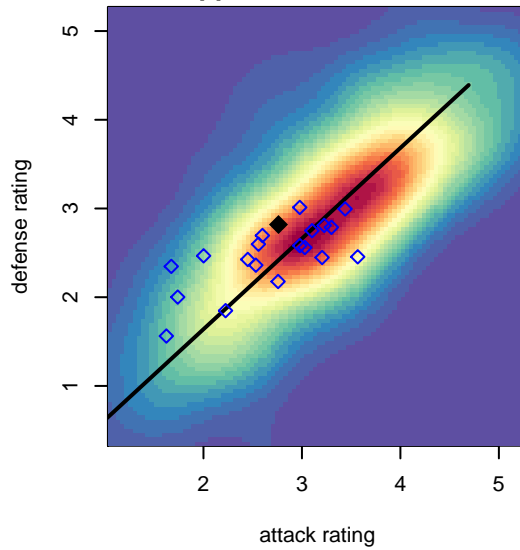

**attack and defense rating
relative to others at age
and all opponents in last 13 months**